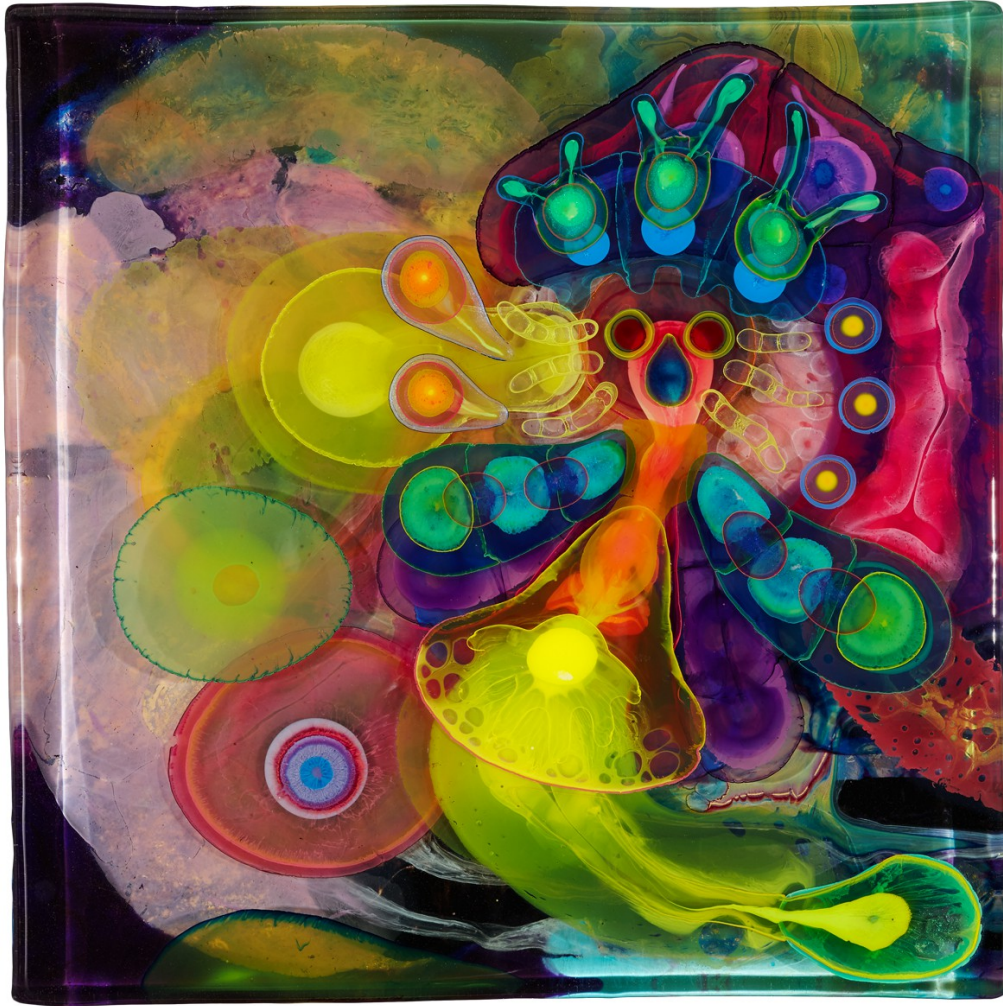

## Soft Core

30 cm x 30 cm  
12" x 12"

Soft Core is on a 3/4" panel. The paint / resin layer is 11/16" thick with a glossy resin top layer. The painting consists of five paint and five resin layers. The build up of these layers is a bit organic as can be seen in the image above. The finish resin layer was allowed to "roll over" creating a soft rounded edge that distorts light.