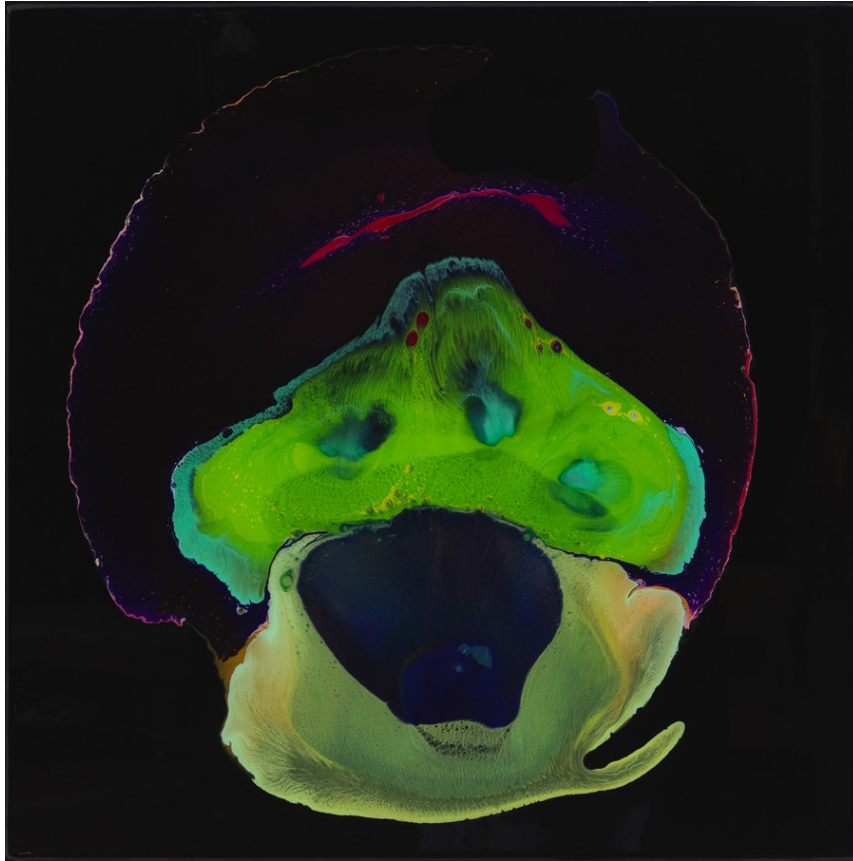

Obknee

61 cm x 61 cm

24" x 24"

Obknee is on a 1.5" hollow core panel. There is one paint layer with a resin finish coat. The edges are squared with a planer.