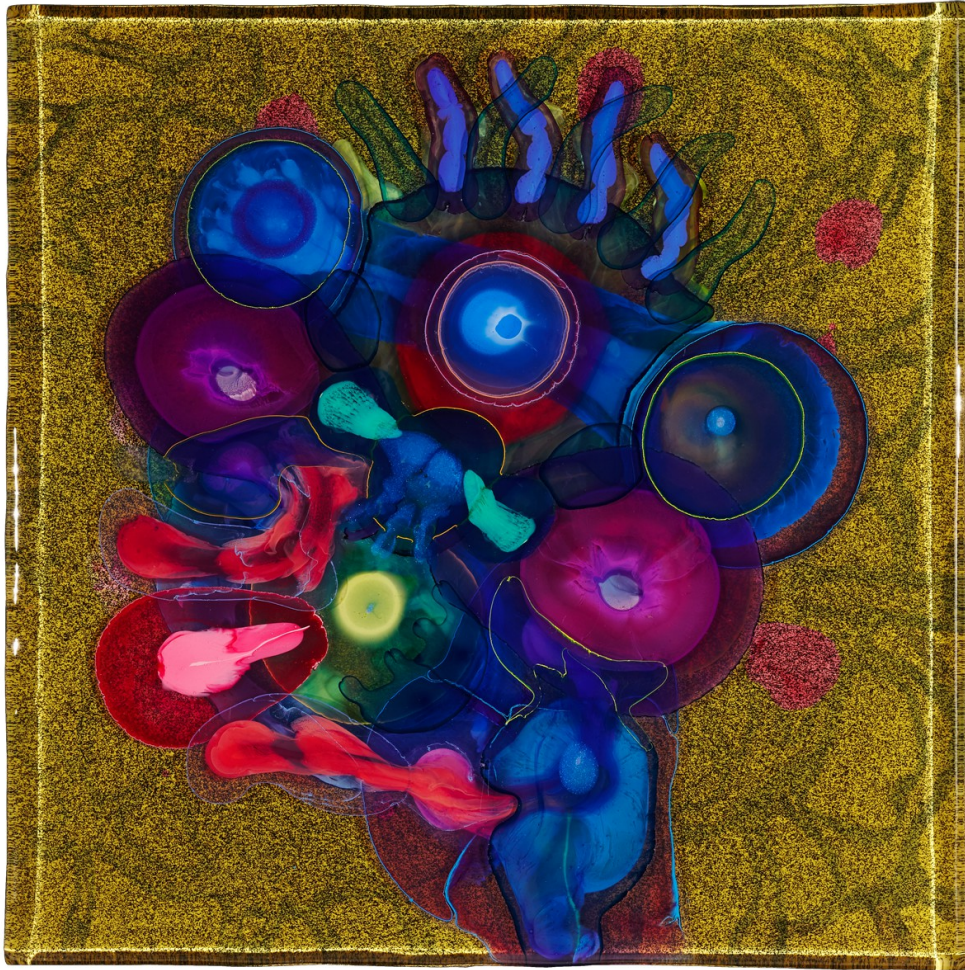

Mandible Chatter

30 cm x 30 cm
12" x 12"

Mandible Chatter is on a 1/4" panel. The paint / resin layer is 3/8" thick with a glossy resin top layer. The painting consists of three paint and three resin layers. The build up of these layers is a bit organic as can be seen in the image above. The finish resin layer was allowed to "roll over" creating a soft rounded edge that distorts light.