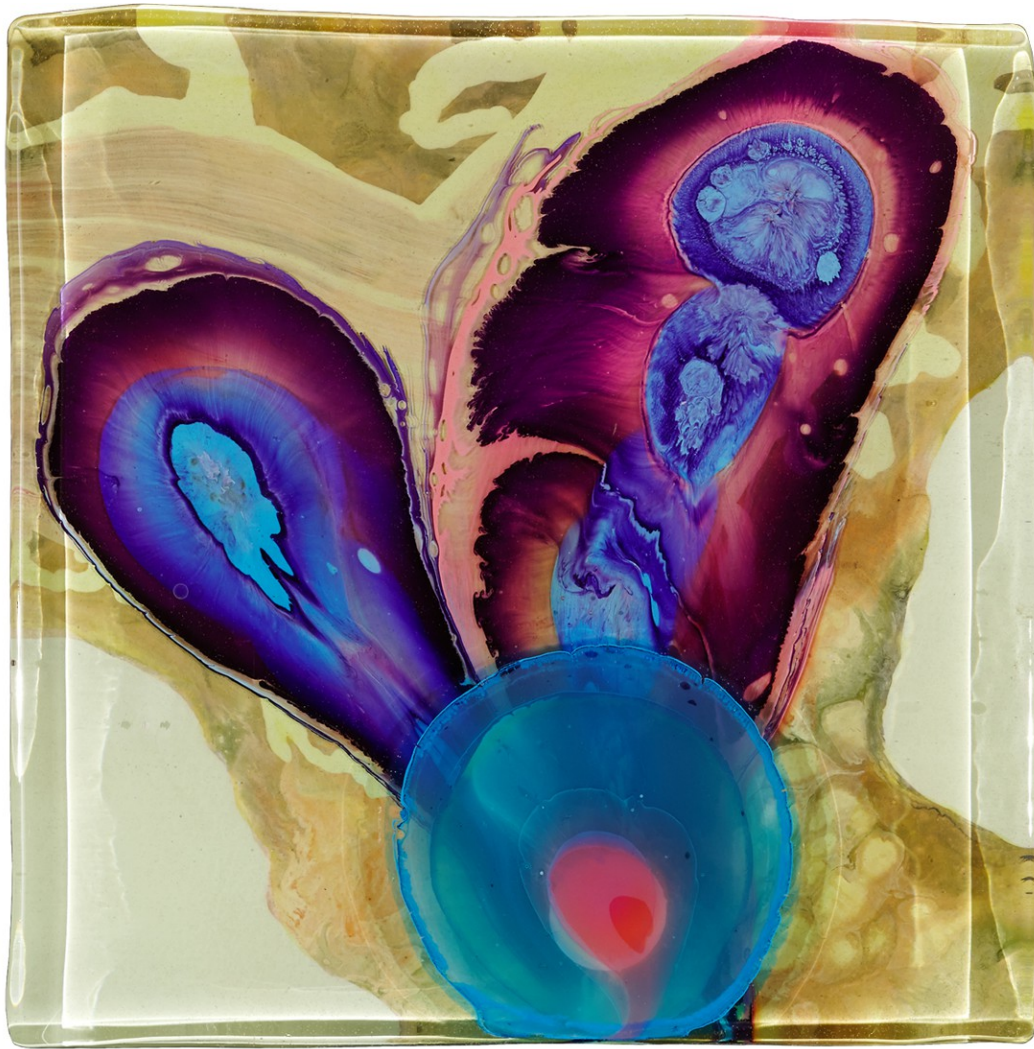

Light Cone

18 cm x 18 cm
7" x 7"

Light Cone is on a 1/2" panel. The paint / resin layer is 1/2" thick with a glossy resin top layer. The painting consists of three paint and three resin layers. The build up of these layers is a bit organic as can be seen in the image above. The finish resin layer was allowed to "roll over" creating a soft rounded edge that distorts light.