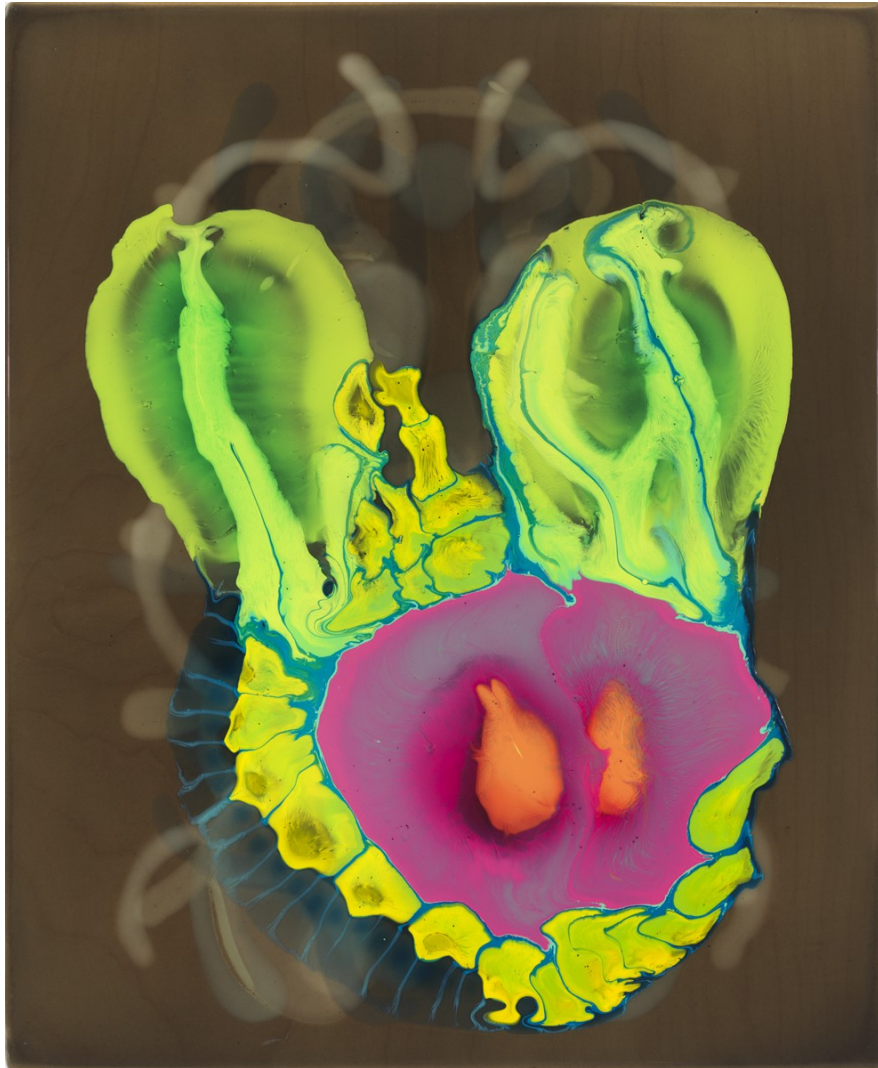

Daft

36 cm x 30 cm  
14" x 12"

Daft is on a 3/4" panel. There is one paint layer without resin.